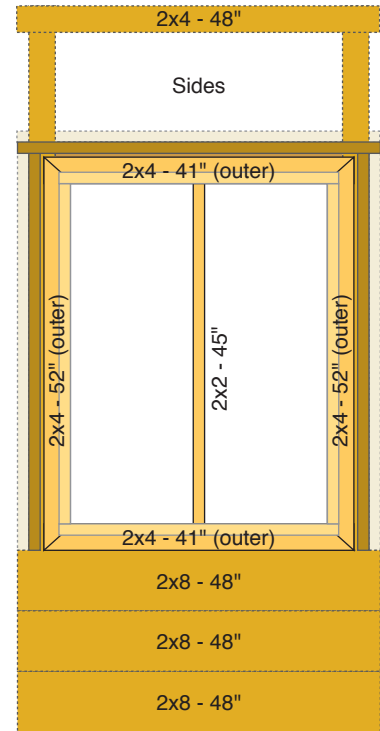

4' x 8' Garden Beds With Cold Frames Installed

Cold Frame Panels